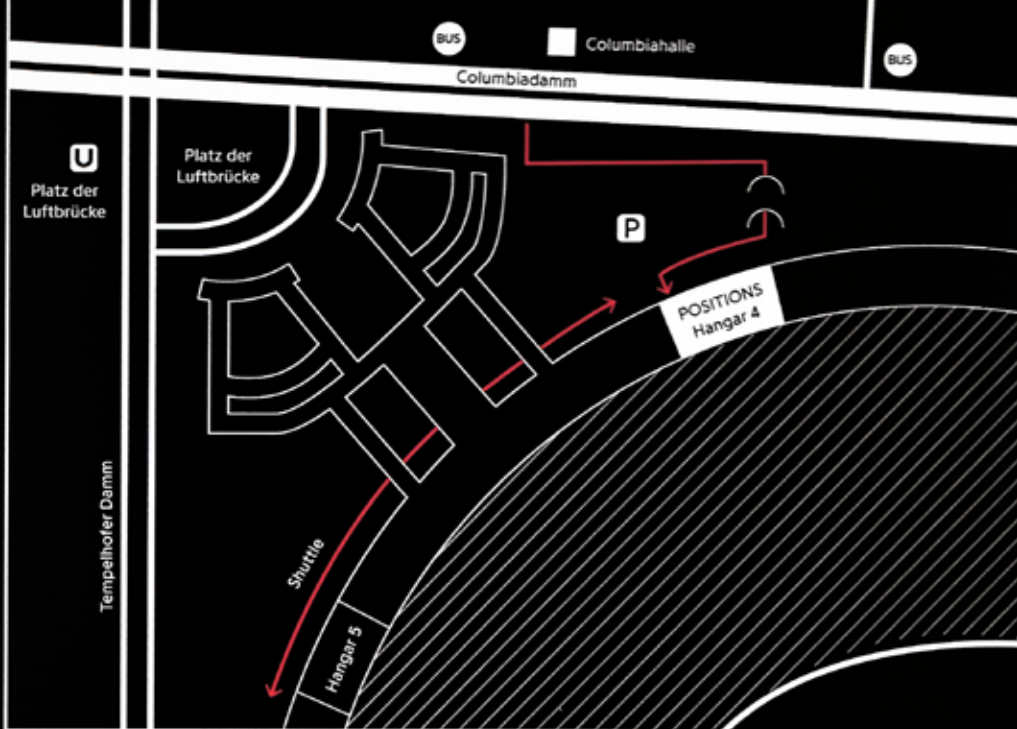

LOCATION

Flughafen Berlin-Tempelhof, Hangar 4
Columbiadamm 10, 10965 Berlin

OPENING

12 September, 5–9 pm

OPENING HOURS

13–14 September, 11 am–7 pm
15 September, 11 am–6 pm

positions.de